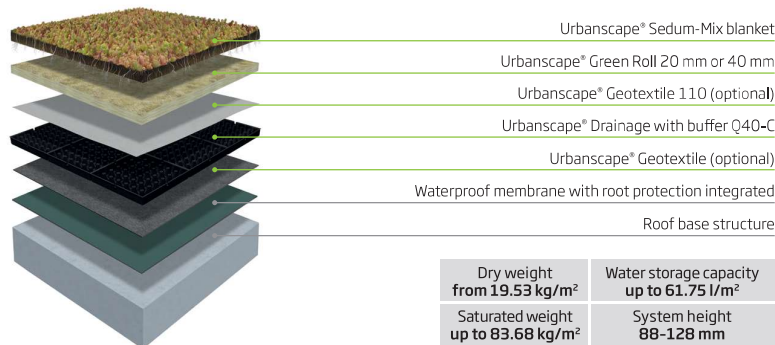

## Urbanscape® Green Roof Detention 25-C Standard and Premium

## Urbanscape® Green Roof Detention 40-C Standard and Premium

## Urbanscape® Green Roof Detention 60-C Standard and Premium