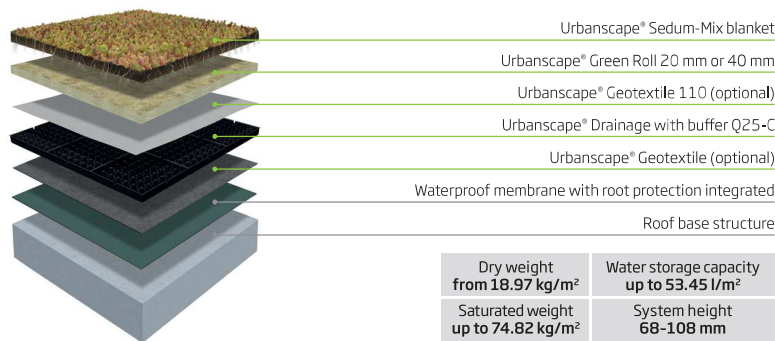

## Urbanscape® Green Roof Detention 25-C Standard and Premium

## Urbanscape® Green Roof Detention 40-C Standard and Premium

## Urbanscape® Green Roof Detention 60-C Standard and Premium